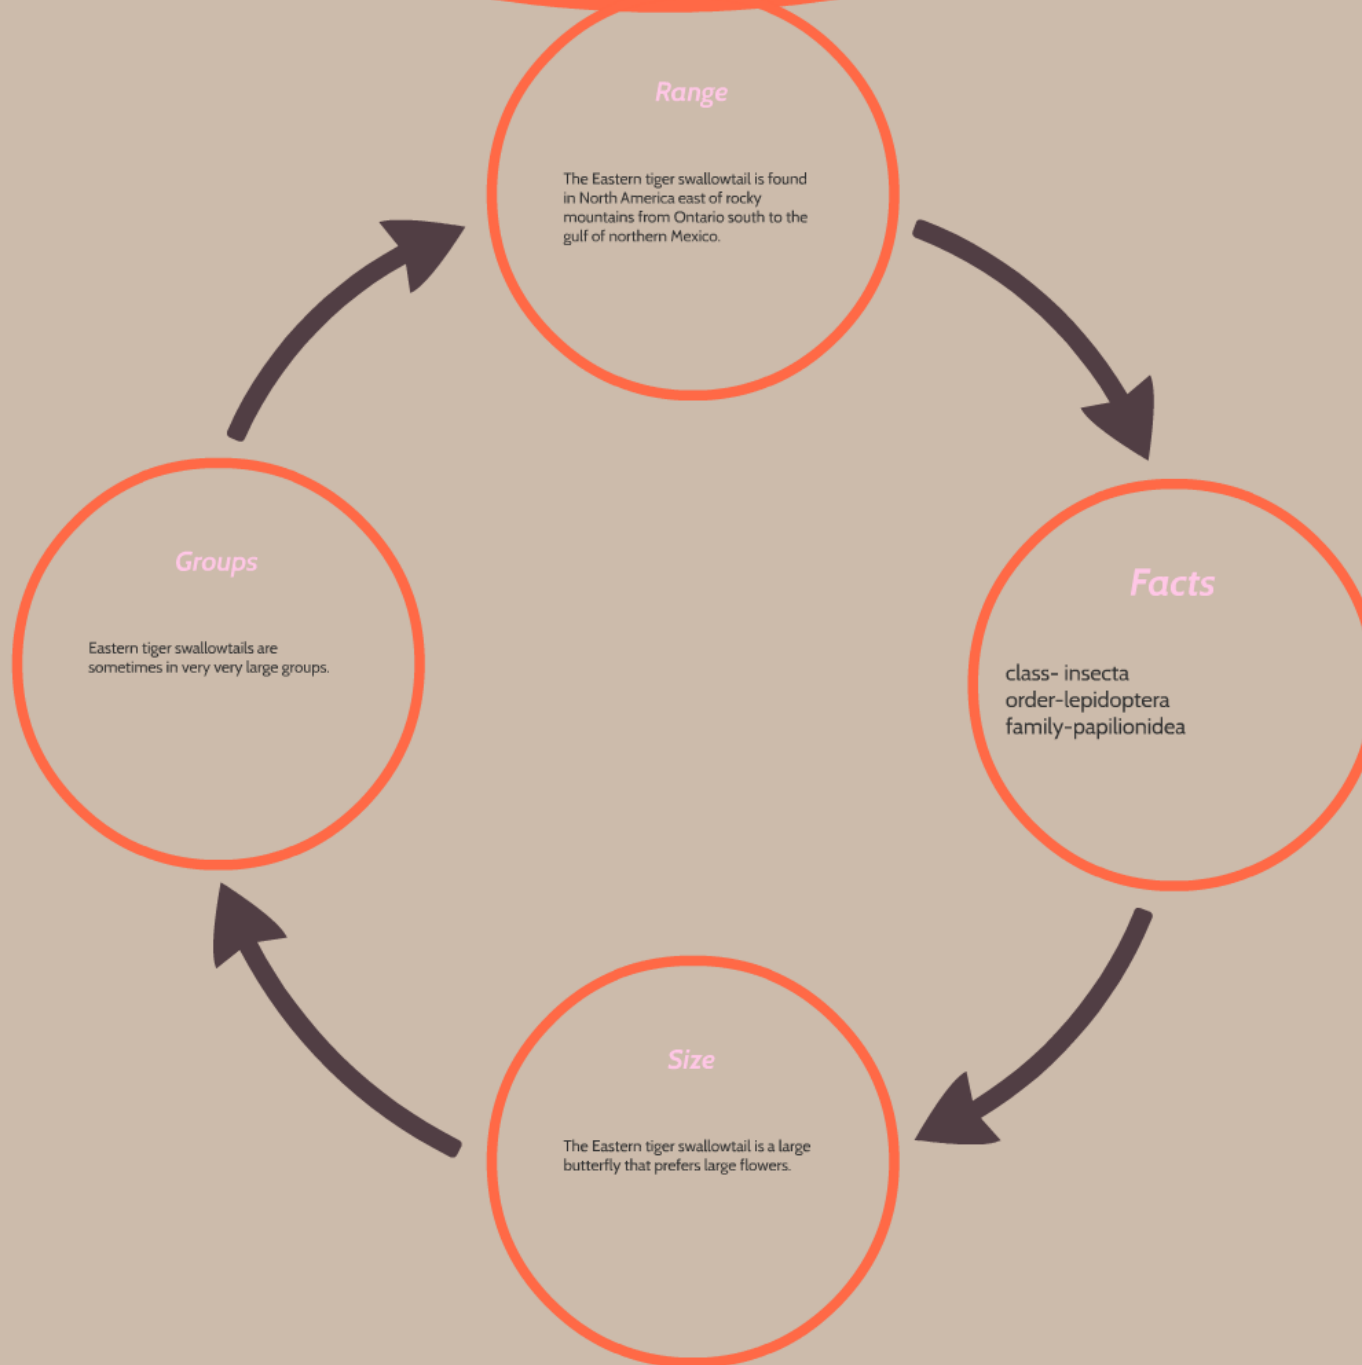

Facts about the Eastern tiger swallowtail